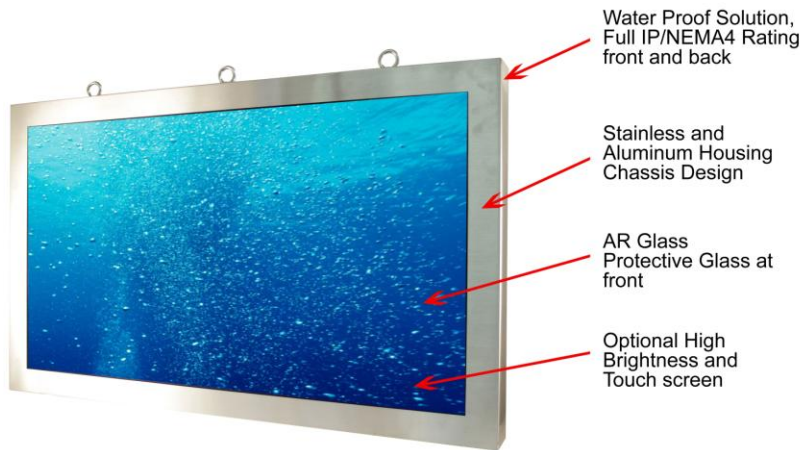

46" Widescreen Semi-Outdoor LCD S4600H-OB

SunTronic's S Series is for Semi-outdoor location where without any direct sunlight.

S Series includes with an Rugged Stainless Steel NEMA4X/IP66 Completely Sealed Dust and Water Proof and latest LED highbrightness technology brightness up to 1000nits.

S Series

Features Highlight:

Part No: S4600H-OB, Fully-sealed Rugged Completely Sealed IP66/NEMA4X Stainless Steel Chassis/Surface Mount, 46" LCD monitor, 1920 x 1080,700 nits LED Backlight with Auto Light Sensor, VGA and HMDI Input and 500Watts Heater and Optical Bonding. (Model: S4600H-OB)

- IP65 Water and Dust proof connection for a higher protection
- All Connectors are facing down, it will have you to save space

- Rugged Industrial Grade High brightness LCD with Unique cooling and heating keeps internal components safely warmed in extreme cold and hot environment.
- IP65/NEMA4X Vandal Resistant Enclosures: will stand up to harsh, wet and dirty environments, Falling dirt, rain, sleet, snow, windblown dust, external ice formation, splashing water, hose-directed water.
- Ambient light sensor automatically adjusts brightness to best match the lighting conditions, providing the best picture at all times.
- Safety AR/ Solar Blocking Glass: Vandal Resistant AR Glass decreased reflection makes image crystal clear, and they produce less glare. Also Block direct solar heat provide protection from UV rays.