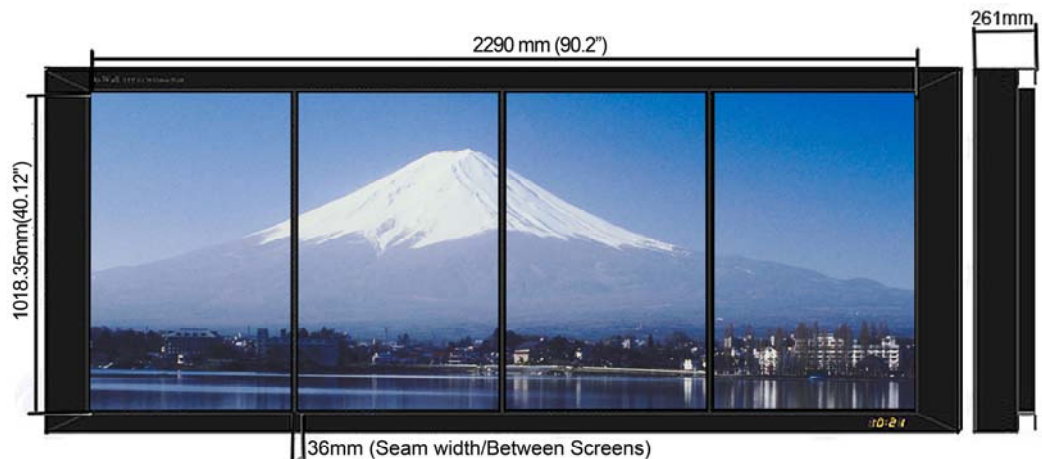

*Suntronic LCD reserves the right to change any specifications without any notice